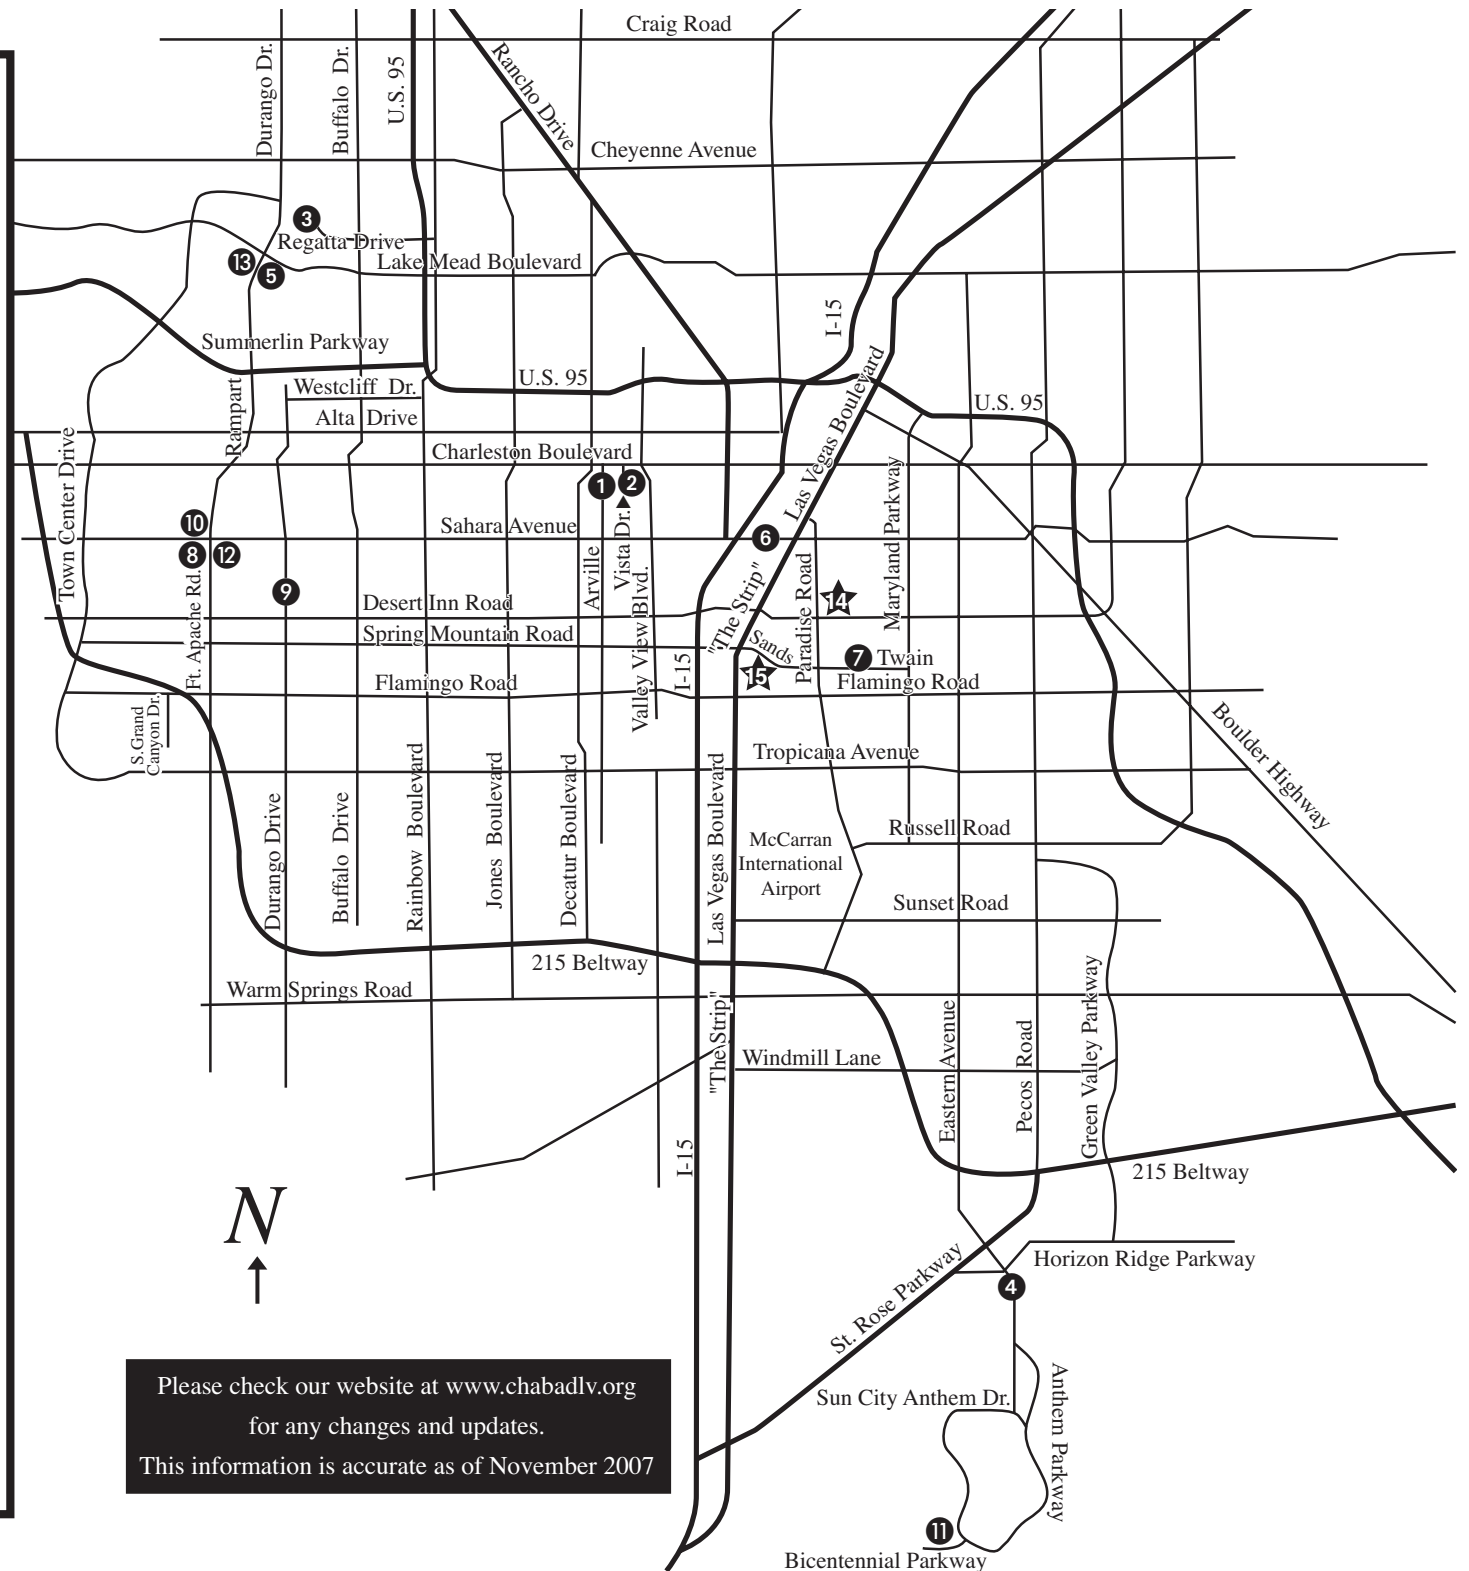

Chabad Shuls

1. Chabad Center and Mikvah, 1261 S. Arville Street (Arville & Charleston)
  259-0770
2. Chabad Shul, 1254 Vista Dr. (Vista Dr. & Charleston)
  259-0770
3. Chabad of Summerlin, 2640 Regatta Dr. (Regatta Dr. & Mariner Dr.)
  855-0770
4. Chabad of Green Valley, 10870 S. Eastern, #104 (Eastern & Horizon Ridge Parkwy.)
  617-0770
5. Chabad Hebrew Center
  8540 W. Lake Mead Blvd, #130 (W. Lake Mead & Rampart)
  271-8025

Restaurants Under Chabad Supervision

6. Adar Pizza (Dairy)
    318 W. Sahara, (Sahara & Las Vegas Blvd.)
    385-0006
  7. Haifa Restaurant (Meat)
    855 E. Twain, (Twain & Swenson)
    940-8000
  8. Panini Cafe (Dairy)
    2521 S. Ft. Apache Rd., #100, (Ft. Apache & Sahara)
    558-6555
  9. Sababa Grille & Restaurant (Meat)
    3220 S. Durango (Desert Inn & S. Durango)
    547-5556
  10. Village Steak House (Meat)
    9440 W. Sahara Ave. #165 (Ft. Apache and Sahara)
    838-8006
2. Rafi's Place - Catering
   (Delivery Only)
   348-8778

Supermarkets With Large Kosher Selections

11. Albertson's, 2910 Bicentennial Parkway (Off Anthem Parkway, Henderson)
  567-1023
12. Albertson's, 2550 S. Fort Apache (Fort Apache & Sahara)
  242-1138
13. Smith's, 2211 N. Rampart (Rampart & Lake Mead Blvd.)
  256-5200

Convention Centers

14. Las Vegas Convention Center
  3150 Paradise Road (Paradise & Desert Inn)
  892-0711
15. Sands Convention Center
  201 E. Sands Ave. (Sands & Las Vegas Blvd.)
  733-5556

Please check our website at www.chabadlv.org
for any changes and updates.
This information is accurate as of November 2007